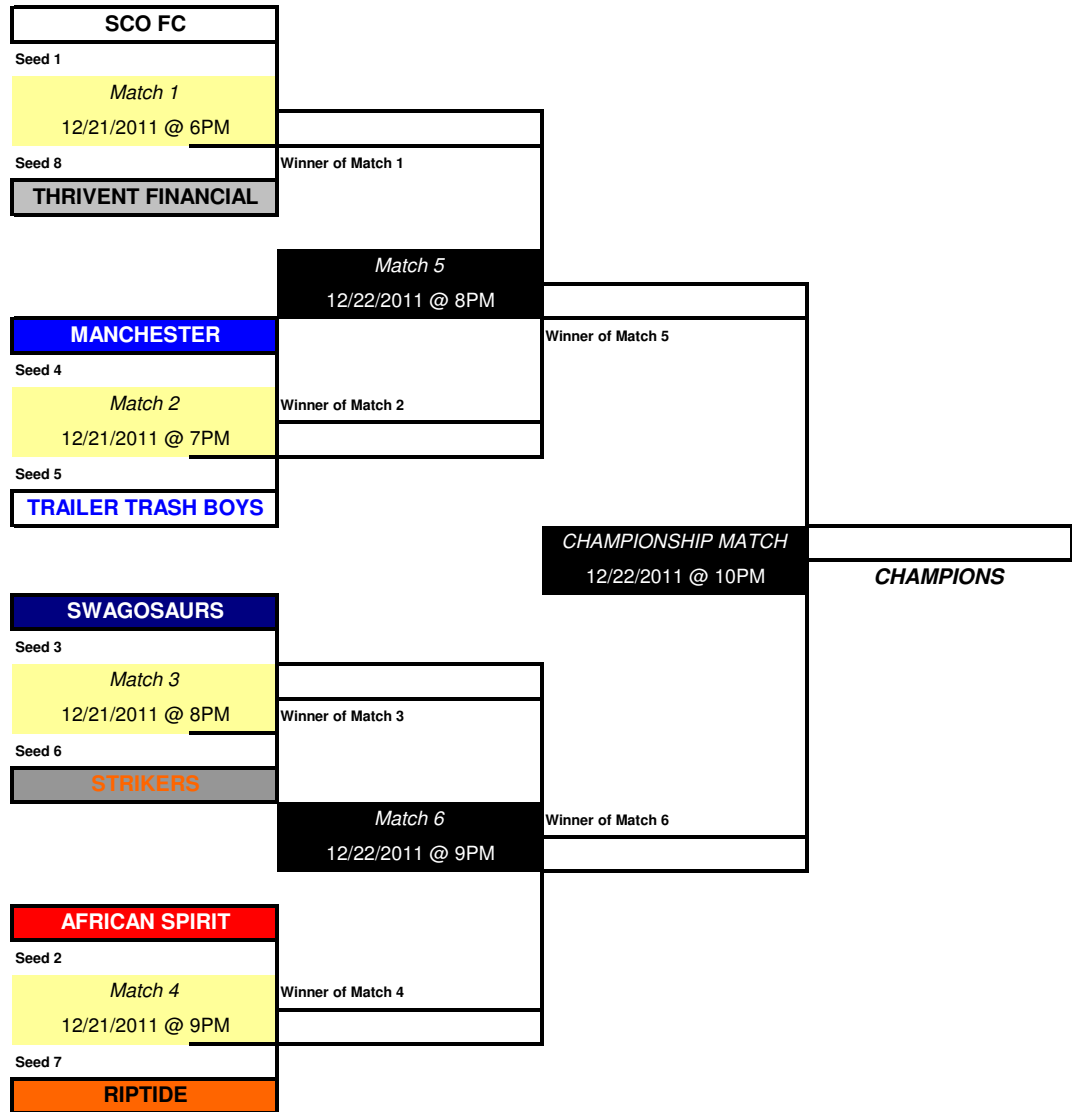

2011 FALL SESSION OF ADULT FUTSAL Single-Elimination League Tournament

FINAL REGULAR SEASON STANDINGS Wins-Losses-Ties=Points	
1 - SCO FC	6 - 0 - 0 = 18 pts
2 - AFRICAN SPIRIT	5 - 1 - 0 = 15 pts
3 - SWAGOSAURS	4 - 2 - 0 = 12 pts
4 - MANCHESTER	3 - 2 - 1 = 10 pts
5 - TRAILER TRASH BOYS	2 - 3 - 1 = 7 pts
6 - STRIKERS	2 - 4 - 0 = 6 pts
7 - RIPTIDE	1 - 5 - 0 = 3 pts
8 - THRIVENT FINANCIAL	0 - 6 - 0 = 0 pts